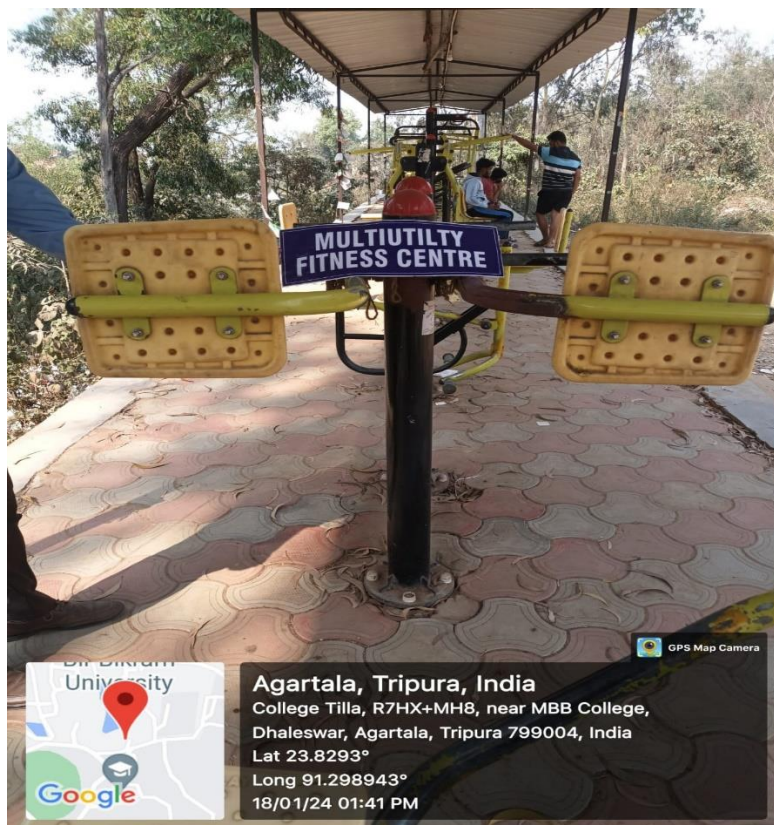

7.1.1 Photos of specific Facilities

1. Hygiene & Safety Measures

2. Anti Ragging Poster

3. Social Awareness

4. Outdoor Gym

5. Yoga centre

6. Health Centre

7. Gender Inclusivity in college

8. Counselling

9. Common Room

10. Awareness Programmes

<https://www.mbbcollege.in/db/notices2/345.pdf>

https://www.instagram.com/p/C7107XcyAyV/?img_index=1&igsh=cWk0cm5va21vem1n

Agartala, Tripura, India
Department of Geography, Maharaja Bir Bikram College , Agartala, Tripura 799004, India
Lat 23.827078°
Long 91.298079°
03/06/24 01:21 PM GMT +05:30